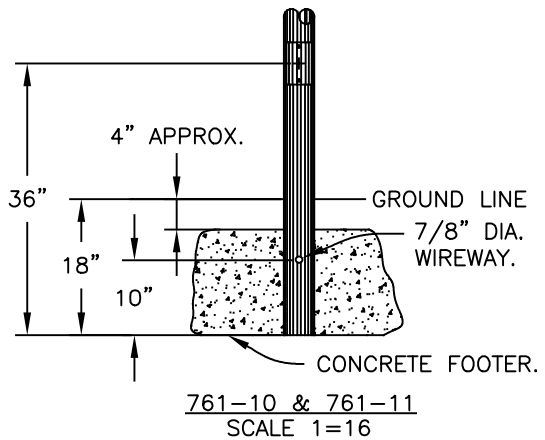

OPTIONAL 4" TO 3" DIA. TENON WELDED TO POST. (CUST. MUST SPECIFY).

	POST	ABV. GRND.	BLW. GRND.
SHOWN	761-8	6'-6"	18"
	761-9	7'-6"	18"
	761-10	8'-6"	18"
	761-11	9'-6"	18"
	761-12	10'	24"
	761-13	11'	24"
	761-14	12'	24"
	761-15	13'	24"
	761-16	14'	24"

HEIGHT	6'-6"
WIDTH	4" DIA.
PROJECTION	
TOP TO OUTLET	

Drawing for illustration only - scale approximate

TITLE:
4" DIA. FLAT FLUTE DIRECT BURIAL POSTS

SCALE: 1=8
DATE: 05/11/07
DWG BY: ATV

DWG. NO.
761-8' THRU 16'