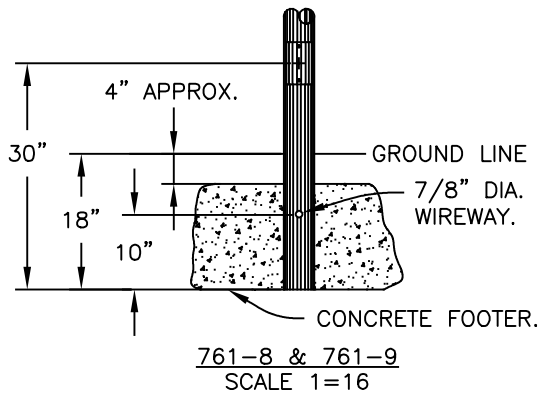

OPTIONAL 4" TO 3" DIA. TENON WELDED TO POST. (CUST. MUST SPECIFY).

	POST	ABV. GRND.	BLW. GRND.
SHOWN	761-8	6'-6"	18"
	761-9	7'-6"	18"
	761-10	8'-6"	18"
	761-11	9'-6"	18"
	761-12	10'	24"
	761-13	11'	24"
	761-14	12'	24"
	761-15	13'	24"
	761-16	14'	24"

HEIGHT	6'-6"
WIDTH	4" DIA.
PROJECTION	
TOP TO OUTLET	

Drawing for illustration only - scale approximate

TITLE:
4" DIA. FLAT FLUTE DIRECT BURIAL POSTS

SCALE: 1=8
DATE: 05/11/07
DWG BY: ATV

DWG. NO.
761-8' THRU 16'