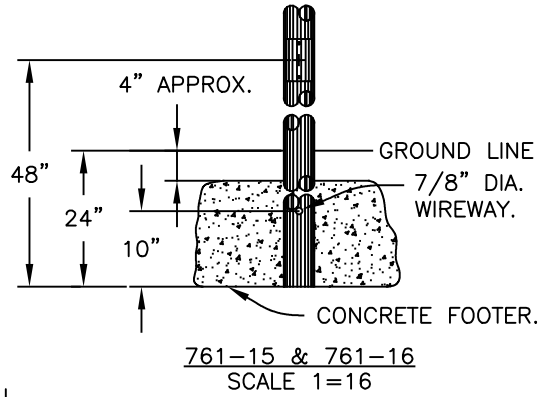

OPTIONAL 4" TO 3" DIA. TENON WELDED TO POST. (CUST. MUST SPECIFY).

	POST	ABV. GRND.	BLW. GRND.
SHOWN	761-8	6'-6"	18"
	761-9	7'-6"	18"
	761-10	8'-6"	18"
	761-11	9'-6"	18"
	761-12	10'	24"
	761-13	11'	24"
	761-14	12'	24"
	761-15	13'	24"
	761-16	14'	24"

HEIGHT	6'-6"
WIDTH	4" DIA.
PROJECTION	
TOP TO OUTLET	

Drawing for illustration only - scale approximate

TITLE:
4" DIA. FLAT FLUTE DIRECT BURIAL POSTS

SCALE: 1=8
DATE: 05/11/07
DWG BY: ATV

DWG. NO.
761-8' THRU 16'