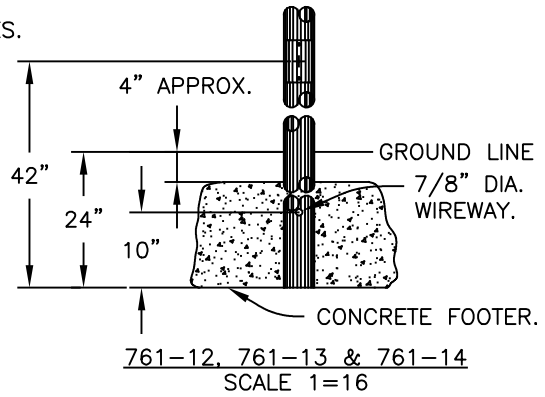

OPTIONAL 4" TO 3" DIA. TENON WELDED TO POST. (CUST. MUST SPECIFY).

	POST	ABV. GRND.	BLW. GRND.
SHOWN	761-8	6'-6"	18"
	761-9	7'-6"	18"
	761-10	8'-6"	18"
	761-11	9'-6"	18"
	761-12	10'	24"
	761-13	11'	24"
	761-14	12'	24"
	761-15	13'	24"
	761-16	14'	24"

HEIGHT	6'-6"
WIDTH	4" DIA.
PROJECTION	
TOP TO OUTLET	

Drawing for illustration only - scale approximate

TITLE:
4" DIA. FLAT FLUTE DIRECT BURIAL POSTS

SCALE: 1=8
DATE: 05/11/07
DWG BY: ATV

DWG. NO.
761-8' THRU 16'