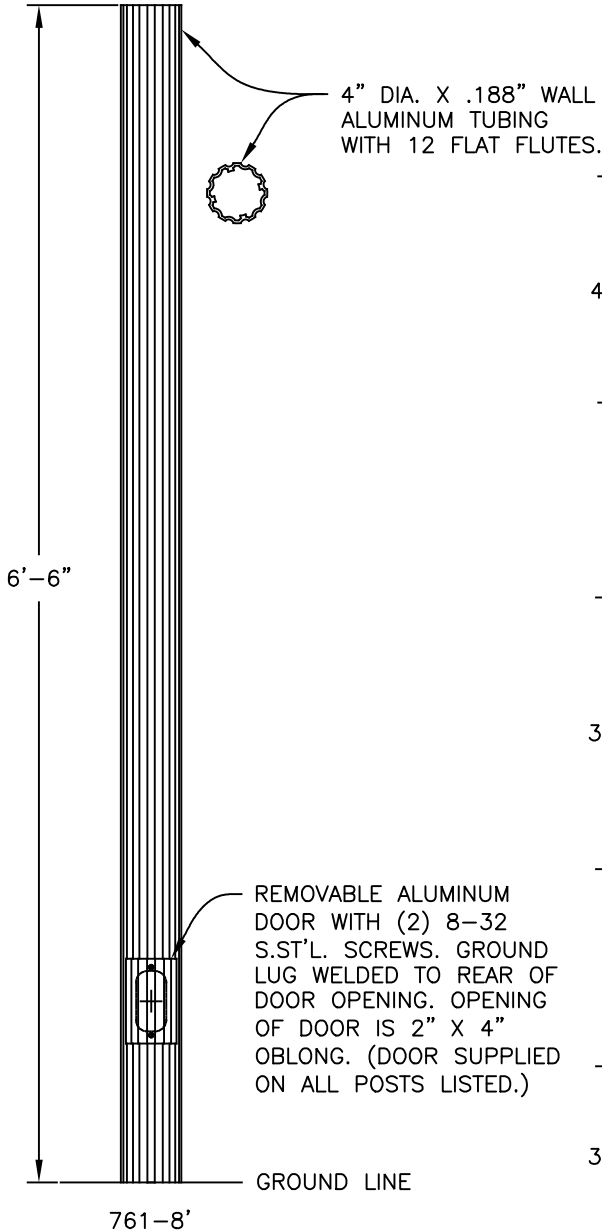

OPTIONAL 4" TO 3" DIA. TENON WELDED TO POST. (CUST. MUST SPECIFY).

	POST	ABV. GRND.	BLW. GRND.
SHOWN	761-8	6'-6"	18"
	761-9	7'-6"	18"
	761-10	8'-6"	18"
	761-11	9'-6"	18"
	761-12	10'	24"
	761-13	11'	24"
	761-14	12'	24"
	761-15	13'	24"
	761-16	14'	24"

HEIGHT	6'-6"
WIDTH	4" DIA.
PROJECTION	
TOP TO OUTLET	

Drawing for illustration only - scale approximate

TITLE:
4" DIA. FLAT FLUTE DIRECT BURIAL POSTS

SCALE: 1=8
DATE: 05/11/07
DWG BY: ATV

DWG. NO.
761-8' THRU 16'