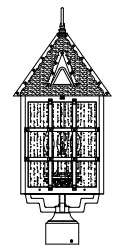

Ordering Guide

2 B8161 ASI CTA C3

- 2 - Quantity
- B8161 - Model Number
- ASI - Finish Code
- CTA - Panel/Globe Code
- C3 - Wattage, Lamping or other options

All products are made to order, please consult factory for lead time.

Abington Signature

**B8000 – small
B8100 – large**

Standard on all fixtures below:

- Small series - Medium base socket 40w max
- Large series - 3 - candelabra sockets 25 w max per socket (painted candle clusters)
- Higher wattages may be used only with glass panels installed
- All panels and finishes available, see page 80
 - Cast aluminum construction
 - Clear seeded acrylic standard

B8061
H: 14 1/4"
W: 7"

B8076
H: 17 3/4"
W: 6 7/8"
EXT: 8 1/2"
T/O: 15 3/8"

B8076RM
H: 13 5/8"
W: 6 7/8"
EXT: 8 1/2"
T/O: 2 1/4"

B8033
H: 17 7/8"
W: 6 7/8"
Post NOT Included

B8161
H: 20 1/2"
W: 10"

B8176
H: 24 3/4"
W: 10"
EXT: 12 3/4"
T/O: 21 3/4"

B8176RM
H: 20"
W: 10"
EXT: 12 3/4"
T/O: 27 1/8"

B8133
H: 24"
W: 10"
Post NOT Included