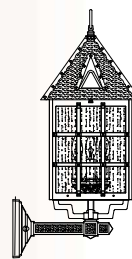

Ordering Guide

2 B8161 ASI CTA C3

- 2 - Quantity
- B8161 - Model Number
- ASI - Finish Code
- CTA - Panel/Globe Code
- C3 - Wattage, Lamping or other options

All products are made to order, please consult factory for lead time.

Abington Signature

**B8000 – small
B8100 – large**

Standard on all fixtures below:

- Small series - Medium base socket 40w max
- Large series - 3 - candelabra sockets 25 w max per socket (painted candle clusters)
- Higher wattages may be used only with glass panels installed
- All panels and finishes available, see page 80
 - Cast aluminum construction
 - Clear seeded acrylic standard

B8061
H: 14 1/4"
W: 7"

B8076
H: 17 3/4"
W: 6 7/8"
EXT: 8 1/2"
T/O: 15 3/8"

B8076RM
H: 13 5/8"
W: 6 7/8"
EXT: 8 1/2"
T/O: 2 1/4"

B8033
H: 17 7/8"
W: 6 7/8"
Post NOT Included

B8161
H: 20 1/2"
W: 10"

B8176
H: 24 3/4"
W: 10"
EXT: 12 3/4"
T/O: 21 3/4"

B8176RM
H: 20"
W: 10"
EXT: 12 3/4"
T/O: 27 1/8"

B8133
H: 24"
W: 10"
Post NOT Included