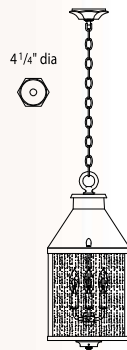

B25230
Weathered
Bronze

B25409
Verde
Copper

Ordering Guide

4 B25409 VCP CSA C3

- 4 - Quantity
- B25409 - Model Number
- VCP - Finish Code
- CSA - Panel/Globe Code
- C3 - Wattage, Lamping or other options

All products are made to order, please consult factory for lead time.

Cape Cod

B25200 – medium
B25400 – large

Standard on all fixtures below:

- Candelabra socket - 25w max per socket, painted socket arms and socket covers
 - B25209 - have 2-Light candelabra
 - B25409 - have 3-Light candelabra
- B25230, B25420, B25430 - have 4-Light candelabra
 - Cast aluminum construction
 - Clear seeded acrylic panels
- All finishes available, see page 80
 - Acrylic panels only

B25209
H: 17 1/8"
W: 7 3/4"
EXT: 6 7/8"
T/O: 12"

B25230
H: 21 3/8"
W: 8 5/8"
Post NOT Included

B25409
H: 23"
W: 10 1/4"
EXT: 9 1/4"
T/O: 16"

B25420
H: 23 3/8"
W: 10 7/8"
H (O/A): 49 3/4"
CHAIN: 24"

B25430
H: 26"
W: 10 3/4"
Post NOT Included