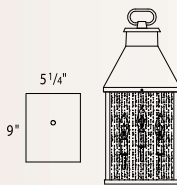

B25230
Weathered
Bronze

B25409
Verde
Copper

Ordering Guide

4 B25409 VCP CSA C3

- 4 - Quantity
- B25409 - Model Number
- VCP - Finish Code
- CSA - Panel/Globe Code
- C3 - Wattage, Lamping or other options

All products are made to order, please consult factory for lead time.

Cape Cod

B25200 – medium
B25400 – large

Standard on all fixtures below:

- Candelabra socket - 25w max per socket, painted socket arms and socket covers
 - B25209 - have 2-Light candelabra
 - B25409 - have 3-Light candelabra
- B25230, B25420, B25430 - have 4-Light candelabra
 - Cast aluminum construction
 - Clear seeded acrylic panels
- All finishes available, see page 80
 - Acrylic panels only

B25209
H: 17 1/8"
W: 7 3/4"
EXT: 6 7/8"
T/O: 12"

B25230
H: 21 3/8"
W: 8 5/8"
Post NOT Included

B25409
H: 23"
W: 10 1/4"
EXT: 9 1/4"
T/O: 16"

B25420
H: 23 3/8"
W: 10 7/8"
H (O/A): 49 3/4"
CHAIN: 24"

B25430
H: 26"
W: 10 3/4"
Post NOT Included