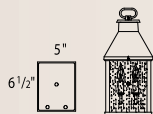

B25230
Weathered
Bronze

B25409
Verde
Copper

Ordering Guide

4 B25409 VCP CSA C3

- 4 - Quantity
- B25409 - Model Number
- VCP - Finish Code
- CSA - Panel/Globe Code
- C3 - Wattage, Lamping or other options

All products are made to order, please consult factory for lead time.

Cape Cod

B25200 – medium
B25400 – large

Standard on all fixtures below:

- Candelabra socket - 25w max per socket, painted socket arms and socket covers
 - B25209 - have 2-Light candelabra
 - B25409 - have 3-Light candelabra
- B25230, B25420, B25430 - have 4-Light candelabra
 - Cast aluminum construction
 - Clear seeded acrylic panels
- All finishes available, see page 80
 - Acrylic panels only

B25209
H: 17 1/8"
W: 7 3/4"
EXT: 6 7/8"
T/O: 12"

B25230
H: 21 3/8"
W: 8 5/8"
Post NOT Included

B25409
H: 23"
W: 10 1/4"
EXT: 9 1/4"
T/O: 16"

B25420
H: 23 3/8"
W: 10 7/8"
H (O/A): 49 3/4"
CHAIN: 24"

B25430
H: 26"
W: 10 3/4"
Post NOT Included