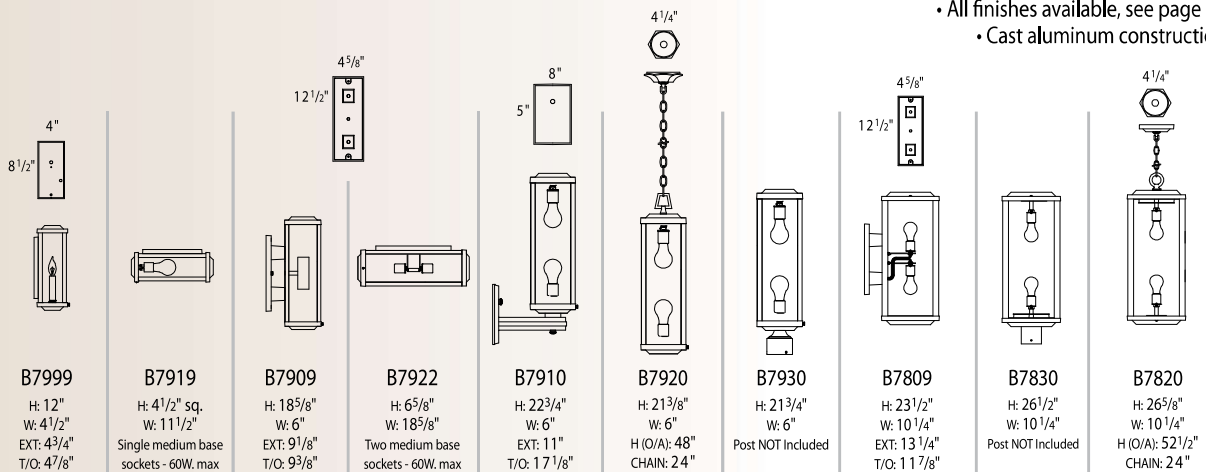

B7922
Black

B7999
White

B7830
Black

B7909
Black

Ordering Guide

4 B7909 BLK OA MED

4 - Quantity
B7909 - Model Number
BLK - Finish Code
OA - Panel/Globe Code
MED - Wattage, Lamping
or other options

*All products are made to order,
please consult factory for lead time.*

Gemini

B7919 & B7999 – small
B7900 – medium
B7800 – large

Standard on all fixtures below:

- (1) Candelabra socket (B7999) 40w max.
- Porcelain medium base single socket (B7919) 60w max.
- Two medium base sockets 75w max.
- Opal acrylic panels standard (acrylic only)
- All finishes available, see page 80
- Cast aluminum construction

FITTER: 3" I.D.

Finish: Architectural Bronze (ARB)

Hanover®

LANTERN

Handcrafted in America

FEATURES & SPECIFICATIONS

model no. shown: **7832BP**
dimensions: **H: 27" W: 10"**
E.P.A.: **1.70**
max. weight: **30 lbs.**

7909IB
H: 20"
W: 6 1/4"
Proj: 9"
T/O: 10"

7809IB
H: 24"
W: 10"
Proj: 13"
T/O: 14"

7832BP
H: 27"
W: 10"
EPA: 1.70
Fitter: 3" I.D.