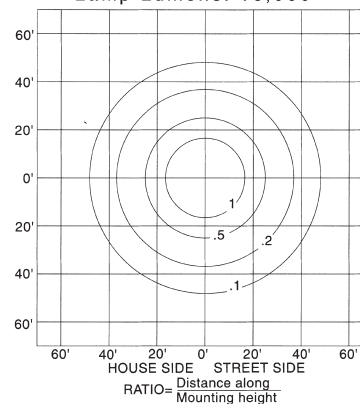

***For 14200 series only**

To ensure prompt and efficient processing of your order, Please follow the sequence listed in the example above.

PHOTOMETRIC DATA

Symmetric Distribution

Fixture: 14430BP
Lamp: 150w H.P.S.
Lamp Lumens: 16,000
Optics: Type V
Mounting Height: 12'
Panels: Opal acrylic

Mounting height multiplier for isolux.

Mtg.Ht.(ft.)	10'	11'	12'	13'	14'
Correction factor	1.4	1.2	1.0	.86	.73

PRODUCT VISUAL INDEX

14209IB
H: 27"
W: 10"
Proj: 12 3/4"
T/O: 14 1/2"

14230BP
H: 28 1/4"
W: 10"
EPA: 1.15
Fitter: 3" I.D.

14409IB
H: 39 1/2"
W: 15"
Proj: 18"
T/O: 20 1/2"

14430BP
H: 40"
W: 15"
EPA: 2.28
Fitter: 3" I.D.