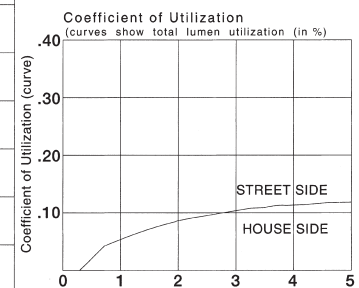

***For 14200 series only**

To ensure prompt and efficient processing of your order, Please follow the sequence listed in the example above.

PHOTOMETRIC DATA

Symmetric Distribution

Fixture: 14430BP
Lamp: 150w H.P.S.
Lamp Lumens: 16,000
Optics: Type V
Mounting Height: 12'
Panels: Opal acrylic