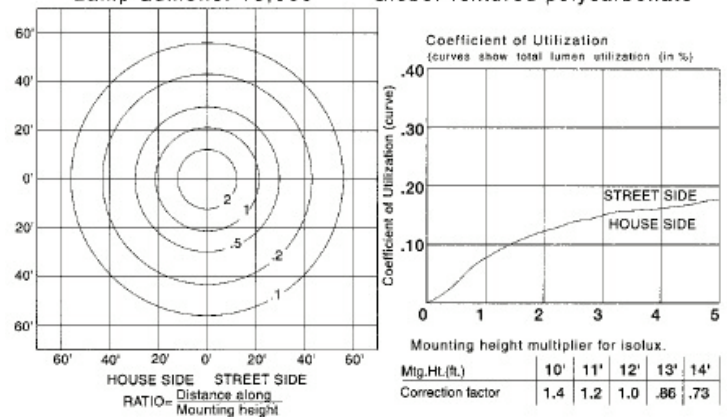

To ensure prompt and efficient processing of your order, Please follow the sequence listed in the example above.

PHOTOMETRIC DATA

Symmetric Distribution

Fixture: **2170BP** Optics: Type V
Lamp: 150w H.P.S. Mounting Height: 12'
Lamp Lumens: 16,000 Globe: Textured polycarbonate