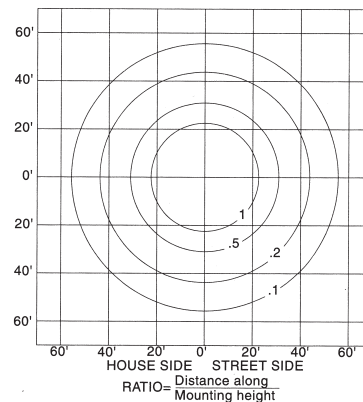

B30860
Verde

B23FSM
Rustic Bronze

B9410
Black

B9310
Granite

Ordering Guide

2 B30860 VGN CA C4

- 2 - Quantity
- B30860 - Model Number
- VGN - Finish Code
- CA - Panel/Globe Code
- C4 - Wattage, Lamping or other options

PHOTOMETRIC DATA

Symmetric Distribution

Fixture: 30834BP
Lamp: 150w H.P.S.
Lamp Lumens: 16,000

Optics: Type V
Mounting Height: 12'
Panels: Prismatic polycarbonate

Mounting height multiplier for isolux.

Mtg.Ht.(ft.)	10'	11'	12'	13'	14'
Correction factor	1.4	1.2	1.0	.86	.73