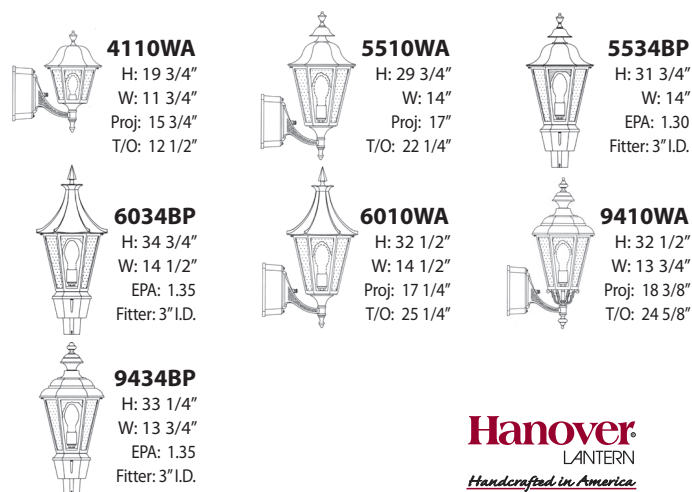

PRODUCT VISUAL INDEX

Hanover
LANTERN
Handcrafted in America