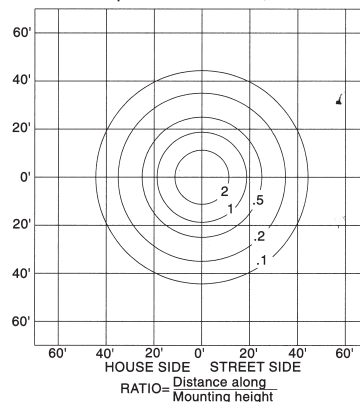

B30860
Verde

B23FSM
Rustic Bronze

B9410
Black

B9310
Granite

Ordering Guide

2 B30860 VGN CA C4

- 2 - Quantity
- B30860 - Model Number
- VGN - Finish Code
- CA - Panel/Globe Code
- C4 - Wattage, Lamping or other options

Symmetric Distribution

Fixture: 5534BP
Lamp: 150w H.P.S.
Lamp Lumens: 16,000
Optics: Type V
Mounting Height: 12'
Panels: Prismatic polycarbonate

Mounting height multiplier for isolux.

Mtg.Ht.(ft.)	10'	11'	12'	13'	14'
Correction factor	1.4	1.2	1.0	.86	.73