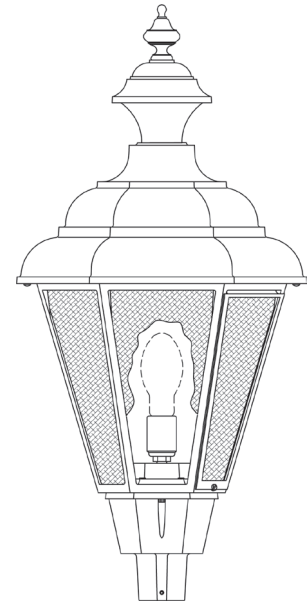

									
B9410 H: 35 3/4" W: 13 5/8" EXT: 14" T/O: 30 5/8"	B9470 H: 35 3/4" W: 13 5/8" EXT: 14" T/O: 30 5/8"	B9415 H: 40 3/8" W: 13 5/8" EXT: 14" T/O: 30 5/8"	B9475 H: 40 3/8" W: 13 5/8" EXT: 14" T/O: 30 5/8"	B94FSM H: 33 1/4" W: 13 3/4" EXT: 16" T/O: 23 1/4"	B94FRM H: 26" W: 13 3/4" EXT: 16" T/O: 10"	B9420 H: 30 3/4" W: 13 5/8" H(O/A): 57 7/8" CHAIN: 24"	B9421 H: 36" W: 13 5/8"	B9430 H: 30 7/8" W: 13 5/8" Post NOT Included	B9450 H: 35 3/4" W: 70 7/8" EXT: 14" T/O: 30 5/8"

							
B30817 H: 48 1/2" W: 20 3/4" EXT: 23 1/8" T/O: 37 1/4"	B30818 H: 57 3/8" W: 20 3/4" EXT: 23 1/8" T/O: 37 1/4"	B308FSM H: 45 1/8" W: 20 3/4" EXT: 21 5/8" T/O: 32 5/8"	B308FRM H: 45 1/8" W: 20 3/4" EXT: 21 5/8" T/O: 12 1/2"	B30820 H: 42 1/4" W: 20 3/4" H(O/A): 81 3/8" CHAIN: 36"	B30830 H: 42 13/16" W: 20 3/4" Post NOT Included	B30860 H: 49 7/8" W: 20 3/4" Pier Base INCLUDED	B30850 H: 35 3/4" W: 70 7/8" EXT: 14" T/O: 30 5/8"

W: 20 3/4"

FITTER: 3" I.D.

Finish: Rustic Bronze (RBZ)

Hanover®

LANTERN

Handcrafted in America

FEATURES & SPECIFICATIONS

model no. shown: **30834BP**
dimensions: **H: 42 3/4" W: 20 3/4"**
E.P.A.: **2.60**
max. weight: **54 lbs.**

- Cast aluminum finial, cap and neck.
- Cast aluminum hex roof secures to cage with two 1/4-20 stainless steel screws.
- Top cone reflector hidden inside roof.
- Cast aluminum hex cage with removable door for easy relamping
- Clear acrylic panels shown. Panels secured to cage with clips and screws.
- Porcelain base 4kv socket. (lamp not supplied)
- Ballast and component parts mounted inside 2 pc. cast aluminum moisture proof ballast compartment.
- Cast aluminum post fitter slips over 3" dia. post or tenon.
- Three 5/16-18 stainless steel allen head set screws secure fixture to 3" O.D. post or tenon.
- ETL and cETL listed.