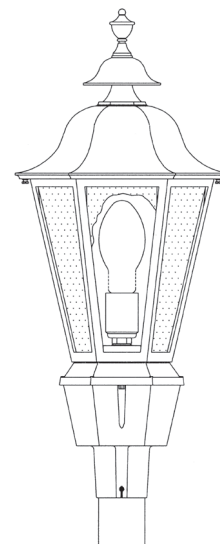

B30860
Verde

B23FSM
Rustic Bronze

B9410
Black

B9310
Granite

Ordering Guide

2 B30860 VGN CA C4

- 2 - Quantity
- B30860 - Model Number
- VGN - Finish Code
- CA - Panel/Globe Code
- C4 - Wattage, Lamping or other options

PRODUCT VISUAL INDEX

MANOR HOUSE 4110WA - 5510WA - 5534BP
WESTMINISTER 6010WA - 6034BP
JAMESTOWN 9410WA - 9434BP
Post Top

Sitescape[®]
SITE • ROADWAY • AREA LIGHTING

5534BP
H: 31 3/4"
W: 14"
FITTER: 3" I.D.
Finish: Antique Copper (ACP)

Hanover[®]
LANTERN
Handcrafted in America

FEATURES & SPECIFICATIONS

model no. shown: **5534BP**
dimensions: **H: 31 1/4" W: 14"**
E.P.A.: **1.30**
max. weight: **26 lbs.**

Sitescape
SITE • ROADWAY • AREA LIGHTING

- Cast aluminum finial.
- Cast aluminum roof cap.
- Cast aluminum roof.
- Roof secures to cage with two brass thumbscrews. To relamp remove thumbscrews.
- Cast aluminum cage.
- Six prismatic polycarbonate panels shown.
- Panels are secured to cage with clips and screws.
- Porcelain base 4kv socket. (lamp not supplied)
- Ballast and component parts mounted inside 2 pc. cast aluminum moisture proof ballast compartment.
- Three stainless steel 5/16-18 set screws secure lantern to post or tenon.
- Cast aluminum post fitter slips over 3" dia. post or tenon.
- ETL and cETL listed.