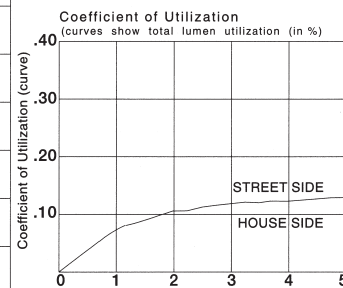

PHOTOMETRIC DATA

Symmetric Distribution

Fixture: 5534BP
Lamp: 150w H.P.S.
Lamp Lumens: 16,000
Optics: Type V
Mounting Height: 12'
Panels: Prismatic polycarbonate

Mounting height multiplier for isolux.

Mtg.Ht.(ft.)	10'	11'	12'	13'	14'
Correction factor	1.4	1.2	1.0	.86	.73