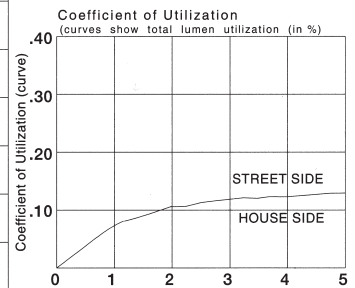

PHOTOMETRIC DATA

Symmetric Distribution

Fixture: 99634BP Optics: Type V
 Lamp: 150w H.P.S. Mounting Height: 12'
 Lamp Lumens: 16,000 Panels: Prismatic polycarbonate

Mounting height multiplier for isolux.