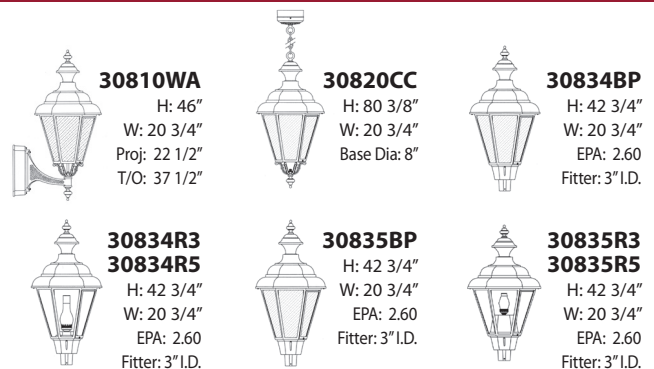

PRODUCT VISUAL INDEX