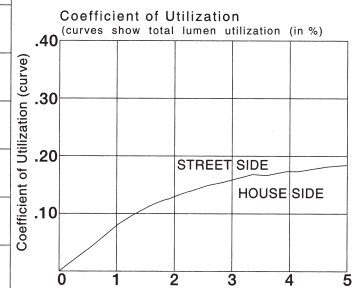

PHOTOMETRIC DATA

Symmetric Distribution

Fixture: 30834BP
Lamp: 150w H.P.S.
Lamp Lumens: 16,000

Optics: Type V
Mounting Height: 12'
Panels: Prismatic polycarbonate

Mounting height multiplier for isolux.

Mtg.Ht.(ft.)	10'	11'	12'	13'	14'
Correction factor	1.4	1.2	1.0	.86	.73