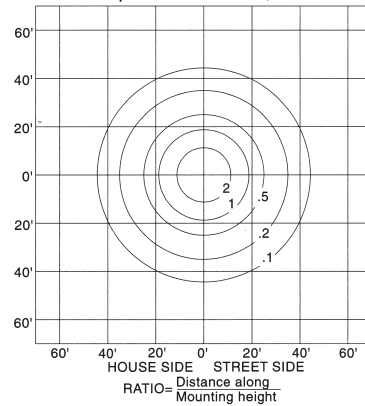

B30860
Verde

B23FSM
Rustic Bronze

B9410
Black

B9310
Granite

Ordering Guide

2 B30860 VGN CA C4

- 2 - Quantity
- B30860 - Model Number
- VGN - Finish Code
- CA - Panel/Globe Code
- C4 - Wattage, Lamping or other options

PHOTOMETRIC DATA

Symmetric Distribution

Fixture: 99634BP Optics: Type V
 Lamp: 150w H.P.S. Mounting Height: 12'
 Lamp Lumens: 16,000 Panels: Prismatic polycarbonate

Mounting height multiplier for isolux.

Mtg.Ht.(ft.)	10'	11'	12'	13'	14'
Correction factor	1.4	1.2	1.0	.86	.73

PRODUCT VISUAL INDEX

 9932WA H: 22 1/4" W: 11 1/4" Proj: 16" T/O: 15 3/4"	 9962WA H: 32 7/8" W: 13 3/4" Proj: 18 3/8" T/O: 24 1/4"	 9935BP H: 24" W: 11 1/4" Fitter: 3" I.D.
 99634BP H: 33 3/4" W: 13 3/4" EPA: 1.35 Fitter: 3" I.D.	 9952WA H: 24 1/2" W: 9 1/2" Proj: 15 1/2" T/O: 15 3/4"	 9972WA H: 28 1/4" W: 11 1/4" Proj: 17 1/8" T/O: 19 1/4"
 99432BP H: 28 1/4" W: 11 1/4" EPA: 1.02 Fitter: 3" I.D.		