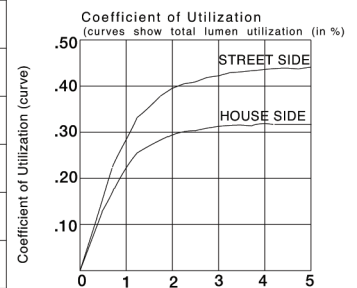

Mounting height multiplier for isolux.

Mtg.Ht.(ft.)	10'	11'	12'	13'	14'
Correction factor	1.4	1.2	1.0	.86	.73