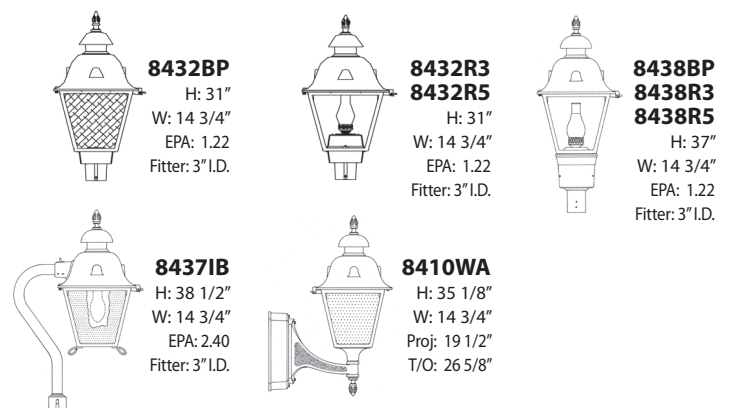

All products are made to order, please consult factory for lead time.

Jefferson / Grande Jefferson

B5600 – small
B5800 – medium
B5700 – large
B8400 – grande

Standard on all fixtures below:

- Small Series > Porcelain medium base socket with painted socket cover - 60w max., Clear beveled glass panels standard
- Medium Series > 3-light painted candelabra cluster and socket covers - 25w max. per socket, Clear beveled glass panels standard
- Large Series > 4-light painted candelabra cluster - 25w max. per socket (B5720, B5721, B5772, B57FRM - 3-light candelabra), Clear beveled glass panels standard, Optional - frosted chimney, brass holder and panels
- Grande Series > 4-light candelabra sockets with painted candle cluster and socket covers - 40w max. per socket (B8420-1 - 3-light candelabra), Clear acrylic panels standard, Glass not available, Optional - frosted chimney, brass holder and panels
 - Higher wattages may be used ONLY with glass
- Cast aluminum construction, painted finials and spindles
- All finishes available, see page 80

W: 14 3/4"

FITTER: 3" I.D.

Finish: Verde Bronze (VBZ)

Hanover®

LANTERN

Handcrafted in America

FEATURES & SPECIFICATIONS

model no. shown: **8432R3**
dimensions: **H: 31" W: 14 3/4"**
E.P.A.: **1.22**
max. weight: **44 lbs.**

Fixture: 8432R3
Lamp: 150w H.P.S.
Lamp Lumens: 16,000

Optics: Type III Cutoff
Mounting Height: 12'
Panels: Clear polycarbonate

Mounting height multiplier for isolux.

Mtg.Ht.(ft.)	10'	11'	12'	13'	14'
Correction factor	1.4	1.2	1.0	.86	.73

PRODUCT VISUAL INDEX

Hanover
LANTERN
Handcrafted in America