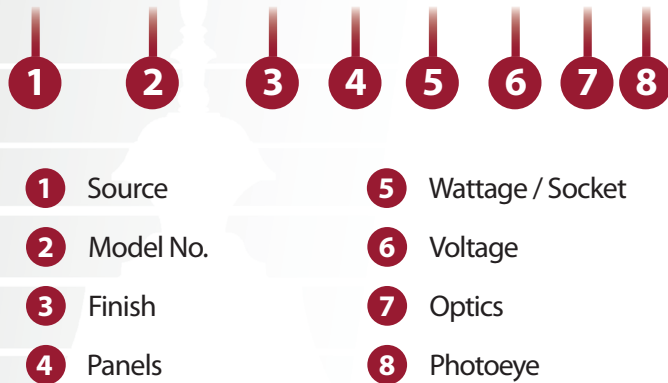

PRODUCT INFORMATION

Order Example:

HPS 8432R3 VBZ CP 100 120 83 10

- **1** Source
- **2** Model No.
- **3** Finish
- **4** Panels
- **5** Wattage / Socket
- **6** Voltage
- **7** Optics
- **8** Photoeye

Source / Wattage / Socket (Med. or Mog.)

Incandescent (INC) - 250W max.
High Pressure Sodium (HPS) - 35W, 50W, 70W, 100W, 150W, 250W
Metal Halide (MH) - 70W, 100W, 150W, 250W
LED - Consult Factory

Finish

All Finishes Available (see page 3)

Panels

CA - Clear Acrylic CP - Clear Polycarbonate
OA - Opal Acrylic OP - Opal Polcarbonate
PP - Prismatic Polycarbonate

Voltage

120, 208, 240, 277

Optics

81 - 6" Refractor Type V83 - 8" Refractor Type V
82 - 6" Refractor Type III 84 - 8" Refractor Type II

Photoeye

10 - 120V only
11 - 208/277V (Must be installed in post only)

To ensure prompt and efficient processing of your order,
Please follow the sequence listed in the example above.

PHOTOMETRIC DATA

Asymmetric Distribution

Fixture: 8432R3
Lamp: 150w H.P.S.
Lamp Lumens: 16,000

Optics: Type III Cutoff
Mounting Height: 12'
Panels: Clear polycarbonate