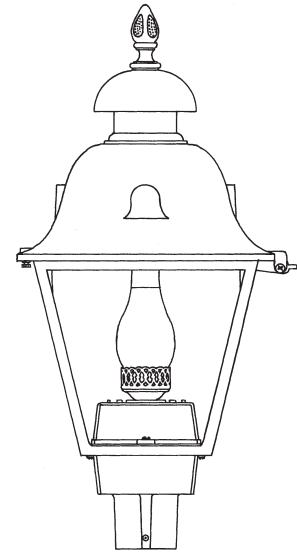

All products are made to order, please consult factory for lead time.

Jefferson / Grande Jefferson

B5600 – small
B5800 – medium
B5700 – large
B8400 – grande

Standard on all fixtures below:

- Small Series > Porcelain medium base socket with painted socket cover - 60w max., Clear beveled glass panels standard
- Medium Series > 3-light painted candelabra cluster and socket covers - 25w max. per socket, Clear beveled glass panels standard
- Large Series > 4-light painted candelabra cluster - 25w max. per socket (B5720, B5721, B5772, B57FRM - 3-light candelabra), Clear beveled glass panels standard, Optional - frosted chimney, brass holder and panels
- Grande Series > 4-light candelabra sockets with painted candle cluster and socket covers - 40w max. per socket (B8420-1 - 3-light candelabra), Clear acrylic panels standard, Glass not available, Optional - frosted chimney, brass holder and panels
 - Higher wattages may be used ONLY with glass
- Cast aluminum construction, painted finials and spindles
- All finishes available, see page 80

W: 14 3/4"

FITTER: 3" I.D.

Finish: Verde Bronze (VBZ)

Hanover®

LANTERN

Handcrafted in America

FEATURES & SPECIFICATIONS

model no. shown: **8432R3**
dimensions: **H: 31" W: 14 3/4"**
E.P.A.: **1.22**
max. weight: **44 lbs.**

Sitescape
SITE • ROADWAY • AREA LIGHTING

- Cast aluminum finial, cap and neck.
- Cast aluminum solid hinged roof for easy relamping.
- Cast aluminum cage.
- Clear acrylic panels shown.
- Panels secured to cage with clips and screws.
- Ballast and component parts mounted inside 2 pc. cast aluminum moisture proof ballast housing
- Removable access door and slide-out ballast tray. (supplied with quick disconnects for easy removal)
- Cast aluminum post fitter slips over 3" dia. post or tenon.
- Six 5/16-18 stainless steel allen head set screws secure fixture to post or tenon.
- ETL and cETL listed.