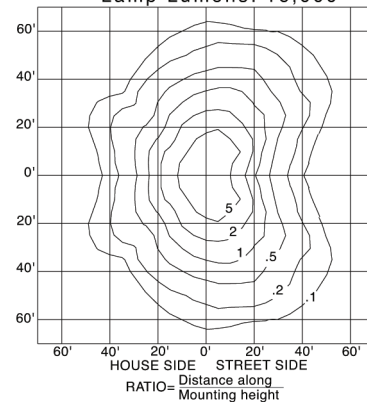

Mounting height multiplier for isolux.

Mtg.Ht.(ft.)	10'	11'	12'	13'	14'
Correction factor	1.4	1.2	1.0	.86	.73