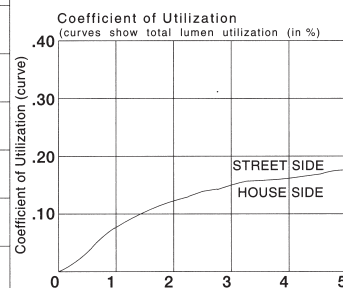

PHOTOMETRIC DATA

Symmetric Distribution

Fixture: 1970BP
Lamp: 150w H.P.S.
Lamp Lumens: 16,000

Optics: Type V
Mounting Height: 12'
Panels: Prismatic polycarbonate