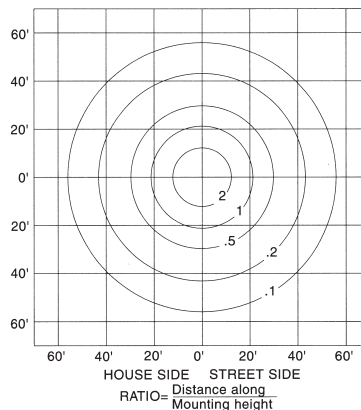

To ensure prompt and efficient processing of your order, Please follow the sequence listed in the example above.

PHOTOMETRIC DATA

Symmetric Distribution

Fixture: 1970BP
Lamp: 150w H.P.S.
Lamp Lumens: 16,000

Optics: Type V
Mounting Height: 12'
Panels: Prismatic polycarbonate

Mounting height multiplier for isolux.

Mtg.Ht.(ft.)	10'	11'	12'	13'	14'
Correction factor	1.4	1.2	1.0	.86	.73

PRODUCT VISUAL INDEX

1950BP
H: 38"
W: 16 1/2"
EPA: 2.50
Fitter: 3" I.D.

1970BP
H: 34"
W: 16 1/2"
EPA: 2.50
Fitter: 3" I.D.

1972BP
H: 38"
W: 16 1/2"
EPA: 2.50
Fitter: 3" I.D.

Hanover
LANTERN
Handcrafted in America