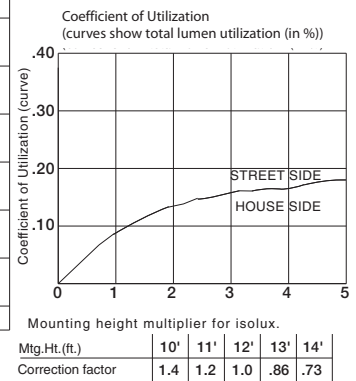

Photoeye

10 - 120V only
 11 - 208/277V (Must be installed in post only)

To ensure prompt and efficient processing of your order,
 Please follow the sequence listed in the example above.

PHOTOMETRIC DATA

Symmetric Distribution

Fixture: 2732BP
 Lamp: 150w H.P.S.
 Lamp Lumens: 16,000

Optics: Type V
 Mounting Height: 12'
 Panels: Prismatic polycarbonate

PRODUCT VISUAL INDEX

2732BP
 H: 30 3/4"
 W: 15 3/4"
 EPA: 1.22
 Fitter: 3" I.D.

2738BP
 H: 36"
 W: 15 3/4"
 EPA: 1.22
 Fitter: 3" I.D.

2710WA
 H: 33 3/4"
 W: 15 3/4"
 Proj: 24 3/4"
 T/O: 25 3/4"