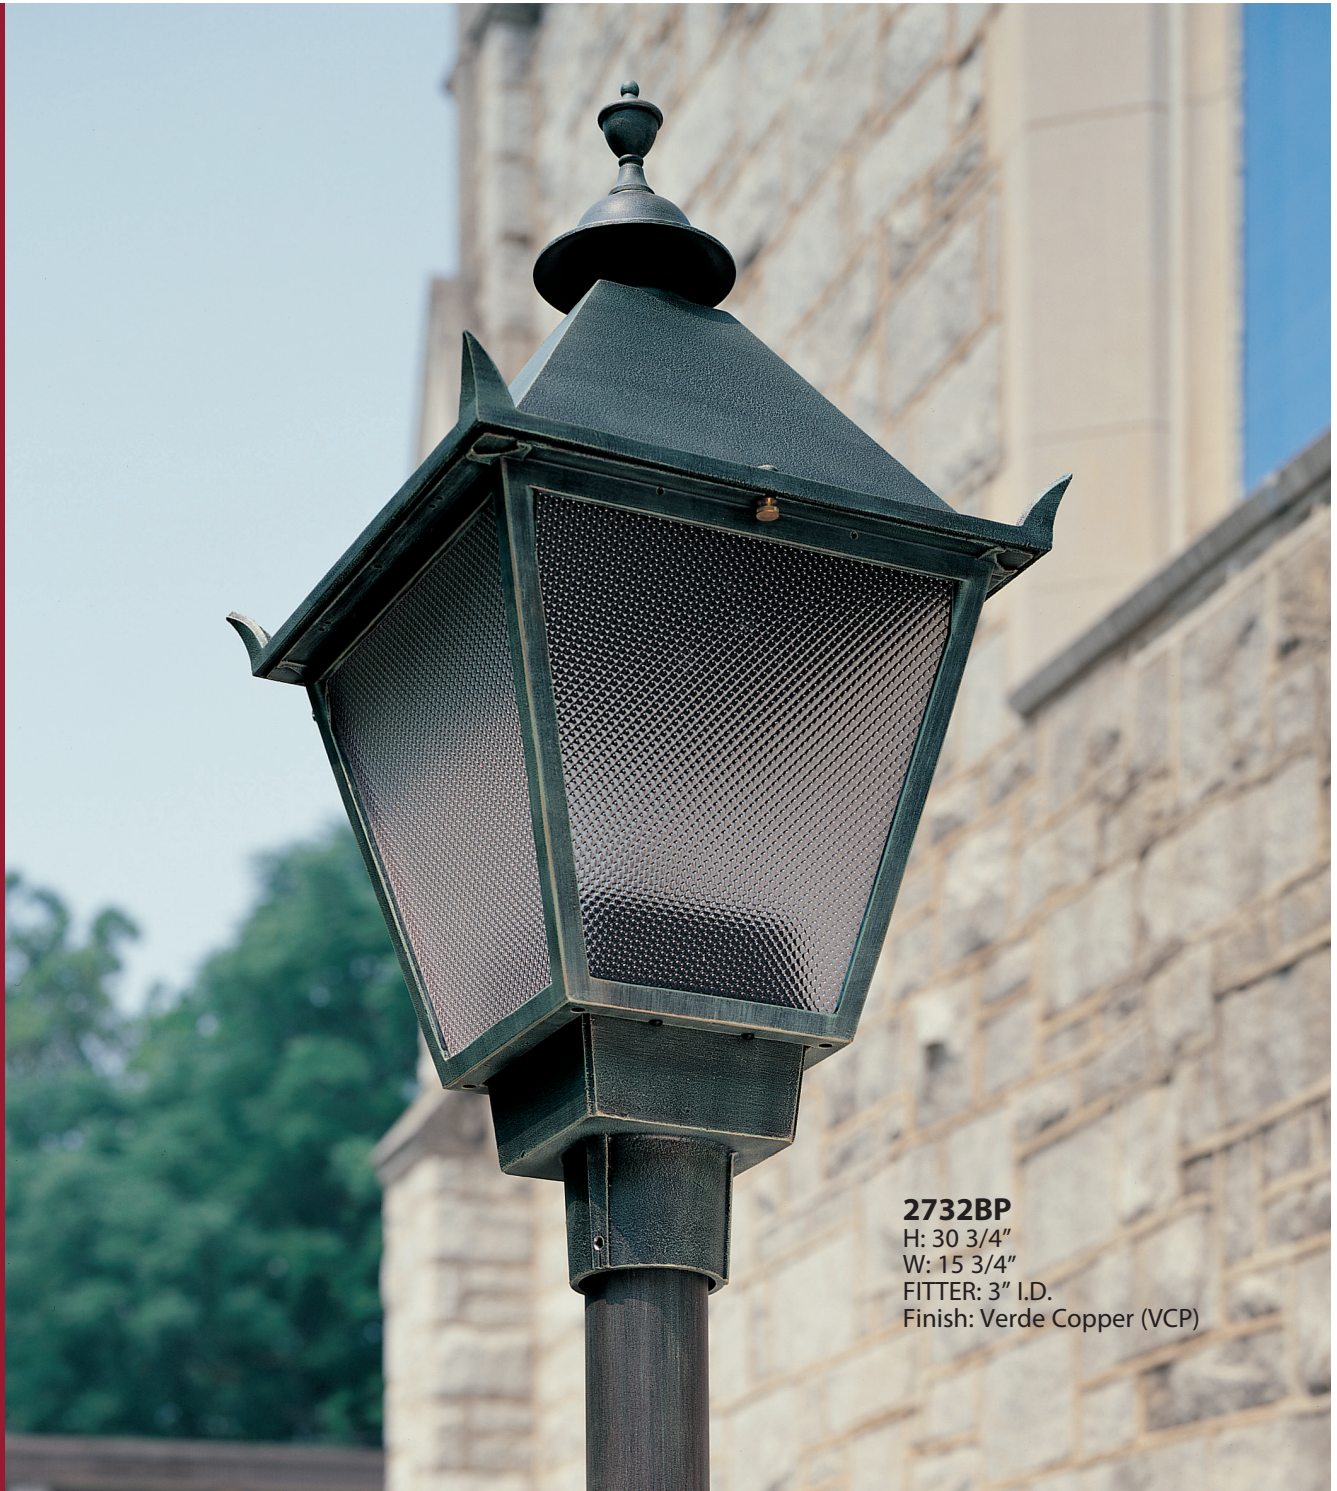

OXFORD

2710WA - 2732BP - 2738BP

Post Top

Sitescape®

SITE • ROADWAY • AREA LIGHTING

2732BP

H: 30 3/4"

W: 15 3/4"

FITTER: 3" I.D.

Finish: Verde Copper (VCP)

Hanover®

LANTERN

Handcrafted in America

FEATURES & SPECIFICATIONS

model no. shown: **2732BP**
 dimensions: **H: 30 3/4" W: 15 3/4"**
 E.P.A.: **1.22**
 max. weight: **42 lbs.**

Sitescape
 SITE • ROADWAY • AREA LIGHTING

- Cast aluminum finial.
- Cast aluminum cap.
- Cast aluminum hinged roof for easy relamping.
- Cast aluminum hinged cage.
- Prismatic polycarbonate panels shown.
- Panels secured to cage with clips and screws.
- Porcelain base 4kv socket. (lamp not supplied)
- Ballast and component parts mounted inside 2 pc. cast aluminum moisture proof ballast housing.
- Removable access door and slide-out ballast tray. (supplied with quick disconnects for easy removal, 2738BP series only)
- Three 5/16-18 stainless steel set screws supplied for locking lantern to 3" dia. post or tenon.
- Cast aluminum post fitter slips over 3" dia. post or tenon.
- ETL and cETL listed.