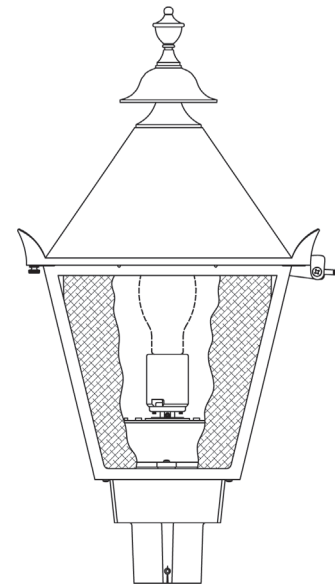

OXFORD

2710WA - 2732BP - 2738BP

Post Top

Sitescape®

SITE • ROADWAY • AREA LIGHTING

2732BP

H: 30 3/4"

W: 15 3/4"

FITTER: 3" I.D.

Finish: Verde Copper (VCP)

Hanover®

LANTERN

Handcrafted in America

FEATURES & SPECIFICATIONS

model no. shown: **2732BP**
 dimensions: **H: 30 3/4" W: 15 3/4"**
 E.P.A.: **1.22**
 max. weight: **42 lbs.**

Sitescape
 SITE • ROADWAY • AREA LIGHTING

- Cast aluminum finial.
- Cast aluminum cap.
- Cast aluminum hinged roof for easy relamping.
- Cast aluminum hinged cage.
- Prismatic polycarbonate panels shown.
- Panels secured to cage with clips and screws.
- Porcelain base 4kv socket. (lamp not supplied)
- Ballast and component parts mounted inside 2 pc. cast aluminum moisture proof ballast housing.
- Removable access door and slide-out ballast tray. (supplied with quick disconnects for easy removal, 2738BP series only)
- Three 5/16-18 stainless steel set screws supplied for locking lantern to 3" dia. post or tenon.
- Cast aluminum post fitter slips over 3" dia. post or tenon.
- ETL and cETL listed.

PRODUCT INFORMATION

Order Example:

HPS 2732BP VCP CP 100 120 83 10

- 1** Source
- 2** Model No.
- 3** Finish
- 4** Panels
- 5** Wattage / Socket
- 6** Voltage
- 7** Optics
- 8** Photoeye

Source / Wattage / Socket (Med. or Mog.)