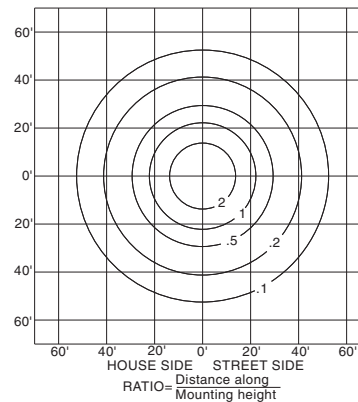

FITTER: 3" I.D.

Finish: Verde Copper (VCP)

Hanover®

LANTERN

Handcrafted in America

FEATURES & SPECIFICATIONS

model no. shown: **2732BP**
 dimensions: **H: 30 3/4" W: 15 3/4"**
 E.P.A.: **1.22**
 max. weight: **42 lbs.**

Photoeye

10 - 120V only
 11 - 208/277V (Must be installed in post only)

To ensure prompt and efficient processing of your order,
 Please follow the sequence listed in the example above.

PHOTOMETRIC DATA

Symmetric Distribution

Fixture: 2732BP
 Lamp: 150w H.P.S.
 Lamp Lumens: 16,000

Optics: Type V
 Mounting Height: 12'
 Panels: Prismatic polycarbonate

PRODUCT VISUAL INDEX

2732BP
 H: 30 3/4"
 W: 15 3/4"
 EPA: 1.22
 Fitter: 3" I.D.

2738BP
 H: 36"
 W: 15 3/4"
 EPA: 1.22
 Fitter: 3" I.D.

2710WA
 H: 33 3/4"
 W: 15 3/4"
 Proj: 24 3/4"
 T/O: 25 3/4"