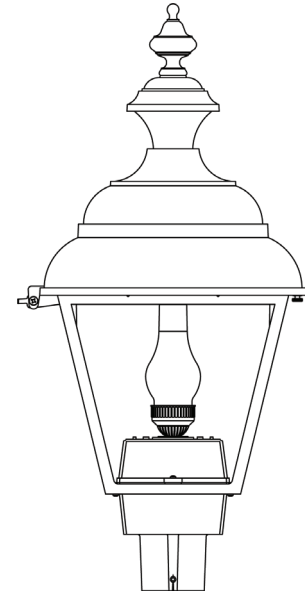

B2410RM
 H: 16 3/8"
 W: 6 3/8"
 EXT: 9 1/2"
 T/O: 4 1/4"

B2472
 H: 16 1/2"
 W: 6 3/8"
 EXT: 9 5/8"
 T/O: 4 1/4"

B24FSM
 H: 15 1/4"
 W: 6 3/8"
 EXT: 9 7/8"
 T/O: 9 1/8"

B24FRM
 H: 15 1/4"
 W: 6 3/8"
 EXT: 9 7/8"
 T/O: 6 1/4"

B9515
 H: 29 3/4"
 W: 9 1/4"
 EXT: 12 3/4"
 T/O: 20"

B9575
 H: 29 3/4"
 W: 9 1/4"
 EXT: 12 3/4"
 T/O: 20"

B9510RM
 H: 22 5/8"
 W: 9 1/4"
 EXT: 12 3/4"
 T/O: 5 7/8"

B9572
 H: 22 3/8"
 W: 9 1/4"
 EXT: 12 3/4"
 T/O: 5 7/8"

B9521
 H: 20 7/8"
 W: 9 1/4"

B9550
 H: 25 1/8"
 W: 34"
 EXT: 12 3/4"
 T/O: 20"

B9610
 H: 29 3/4"
 W: 11 1/4"
 EXT: 13 5/8"
 T/O: 24 5/8"

B9670
 H: 29 3/4"
 W: 11 1/4"
 EXT: 13 5/8"
 T/O: 24 5/8"

B9615
 H: 34 1/4"
 W: 11 1/4"
 EXT: 13 5/8"
 T/O: 24 5/8"

Hanover®

LANTERN

Handcrafted in America

FEATURES & SPECIFICATIONS

model no. shown: **31832R3**
 dimensions: **H: 32 5/8" W: 14 3/4"**
 E.P.A.: **1.66**
 max. weight: **44 lbs.**

- Cast aluminum finial, cap and neck.
- Cast aluminum square hinged roof for easy relamping.
- Cast aluminum square cage.
- Prismatic polycarbonate cage panels shown.
- Panels secured to cage with clips and screws.
- Porcelain base 4kv socket. (lamp not supplied)
- Ballast and component parts mounted inside 2 pc. cast aluminum moisture proof ballast compartment housing.
- Removable access door & slide-out ballast tray.
- Cast aluminum post fitter slips over 3" dia. post or tenon.
- Six 5/16-18 stainless steel allen head set screws secure fixture to post or tenon.
- ETL and cETL listed.