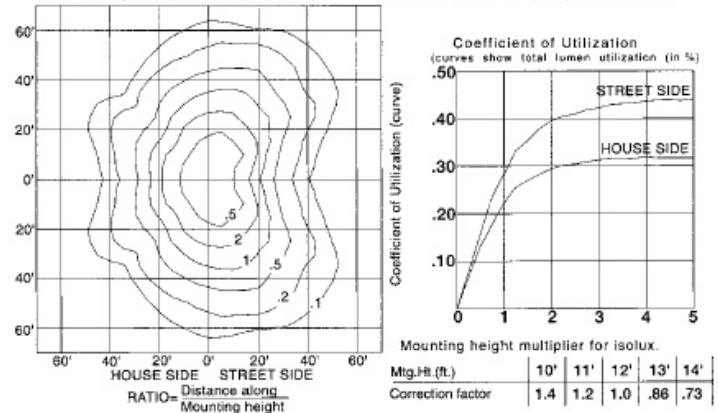

PHOTOMETRIC DATA

Asymmetric Distribution

Fixture: 31832R3 Optics: Type III Cutoff
Lamp: 150w H.P.S. Mounting Height: 12'
Lamp Lumens: 16,000 Panels: Clear polycarbonate