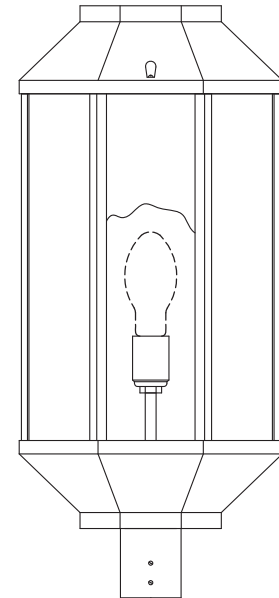

SEATTLE

2809IB - 2830BP - 2909IB - 2930BP

Post Top

Sitescape®

SITE • ROADWAY • AREA LIGHTING

2930BP

H: 34"

W: 15"

FITTER: 3" I.D.

Finish: Black (BLK)

Hanover®

LANTERN

Handcrafted in America

FEATURES & SPECIFICATIONS

model no. shown: **2930BP**
dimensions: **H: 34" W: 15"**
E.P.A.: **3.03**
max. weight: **45 lbs.**

- Cast aluminum roof.
- Extruded aluminum vertical cage legs.
- Eight opal acrylic cage panels shown.
- Cage panels held in place by slots in vertical cage legs.
- Roof secures to top cage frame with two thumbscrews.
- To relamp loosen thumbscrews.
- Porcelain base 4kv socket. (lamp not supplied)
- Ballast and component parts housed in bottom cast aluminum cage moisture proof compartment.
- Six 5/16-18 stainless steel allen head set screws secure fixture to 3" O.D. post or tenon.
- Aluminum pipe fitter slips over 3" dia. post or tenon.
- ETL and cETL listed.

PRODUCT INFORMATION

Order Example:

HPS 2930BP BLK CP 100 120 83 10

- | | | | | | | | |
|----------|-----------|----------|----------|----------|------------------|----------|----------|
| 1 | 2 | 3 | 4 | 5 | 6 | 7 | 8 |
| 1 | Source | | | 5 | Wattage / Socket | | |
| 2 | Model No. | | | 6 | Voltage | | |
| 3 | Finish | | | 7 | Optics | | |
| 4 | Panels | | | 8 | Photoeye | | |

2909IB
H: 30 1/8"
W: 15"
Proj: 15 7/8"
T/O: 15 1/8"

2930BP
H: 34"
W: 15"
EPA: 3.03
Fitter: 3" I.D.