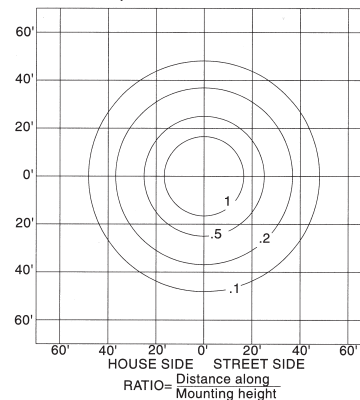

*For 2800 series only

To ensure prompt and efficient processing of your order, please follow the sequence listed in the example above.

PHOTOMETRIC DATA

Symmetric Distribution
Fixture: 2930BP
Lamp: 150w H.P.S.
Lamp Lumens: 16,000
Optics: Type V
Mounting Height: 12'
Panels: Opal acrylic

Mounting height multiplier for isolux.

Mtg.Ht.(ft.)	10'	11'	12'	13'	14'
Correction factor	1.4	1.2	1.0	.86	.73

PRODUCT VISUAL INDEX

2809IB
H: 20"
W: 10"
Proj: 13 1/4"
T/O: 10"

2830BP
H: 23"
W: 10"
EPA: 1.45
Fitter: 3" I.D.

2909IB
H: 30 1/8"
W: 15"
Proj: 15 7/8"
T/O: 15 1/8"

2930BP
H: 34"
W: 15"
EPA: 3.03
Fitter: 3" I.D.