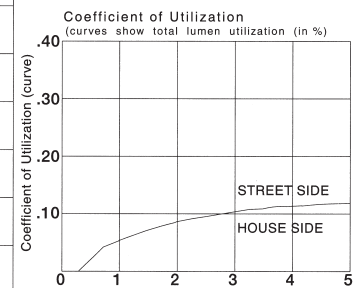

*For 2800 series only

To ensure prompt and efficient processing of your order, please follow the sequence listed in the example above.

PHOTOMETRIC DATA

Symmetric Distribution
Fixture: 2930BP
Lamp: 150w H.P.S.
Lamp Lumens: 16,000
Optics: Type V
Mounting Height: 12'
Panels: Opal acrylic