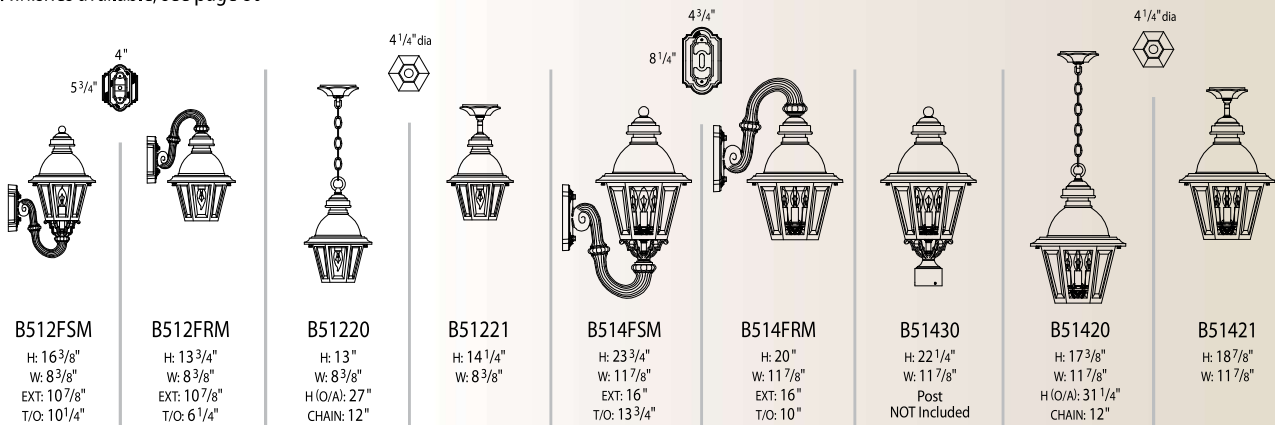

B512FRM
Weathered
Bronze

B516FRM
Weathered
Bronze

B514FRM
Weathered
Bronze

Ordering Guide

4 B512FRM WBZ CBG C1

4 - Quantity

B512FRM - Model Number

WBZ - Finish Code

CBG - Panel/Globe Code

C1 - Wattage, Lamping or other options

All products are made to order, please consult factory for lead time.

South Bend

B51200 – small

B51400 – medium

Standard on all fixtures below:

- Small series > 1-light painted candelabra socket and candle cover - 25w max. per socket
- Medium series > 3-light painted candelabra candle cluster and candle cover - 25w max. per socket
- All cast aluminum construction with painted spun aluminum dome
- Clear beveled glass standard - all panels available
- Higher wattages may be used ONLY with glass
- All finishes available, see page 80

B512FSM
Verde Copper

B51630
Verde Copper

B516FSM
Verde Copper

B514FSM
Verde Copper

South Bend

B51600 – large

Standard on all fixtures below:

- B516FRM, B51620, B51621 3-light painted candelabra cluster and candle covers
- Large series > 4-light painted candelabra candle cluster and candle cover - 25w max. per socket
- All cast aluminum construction with painted spun aluminum dome
- Clear beveled glass standard - all panels available
- Higher wattages may be used ONLY with glass
- All finishes available, see page 80